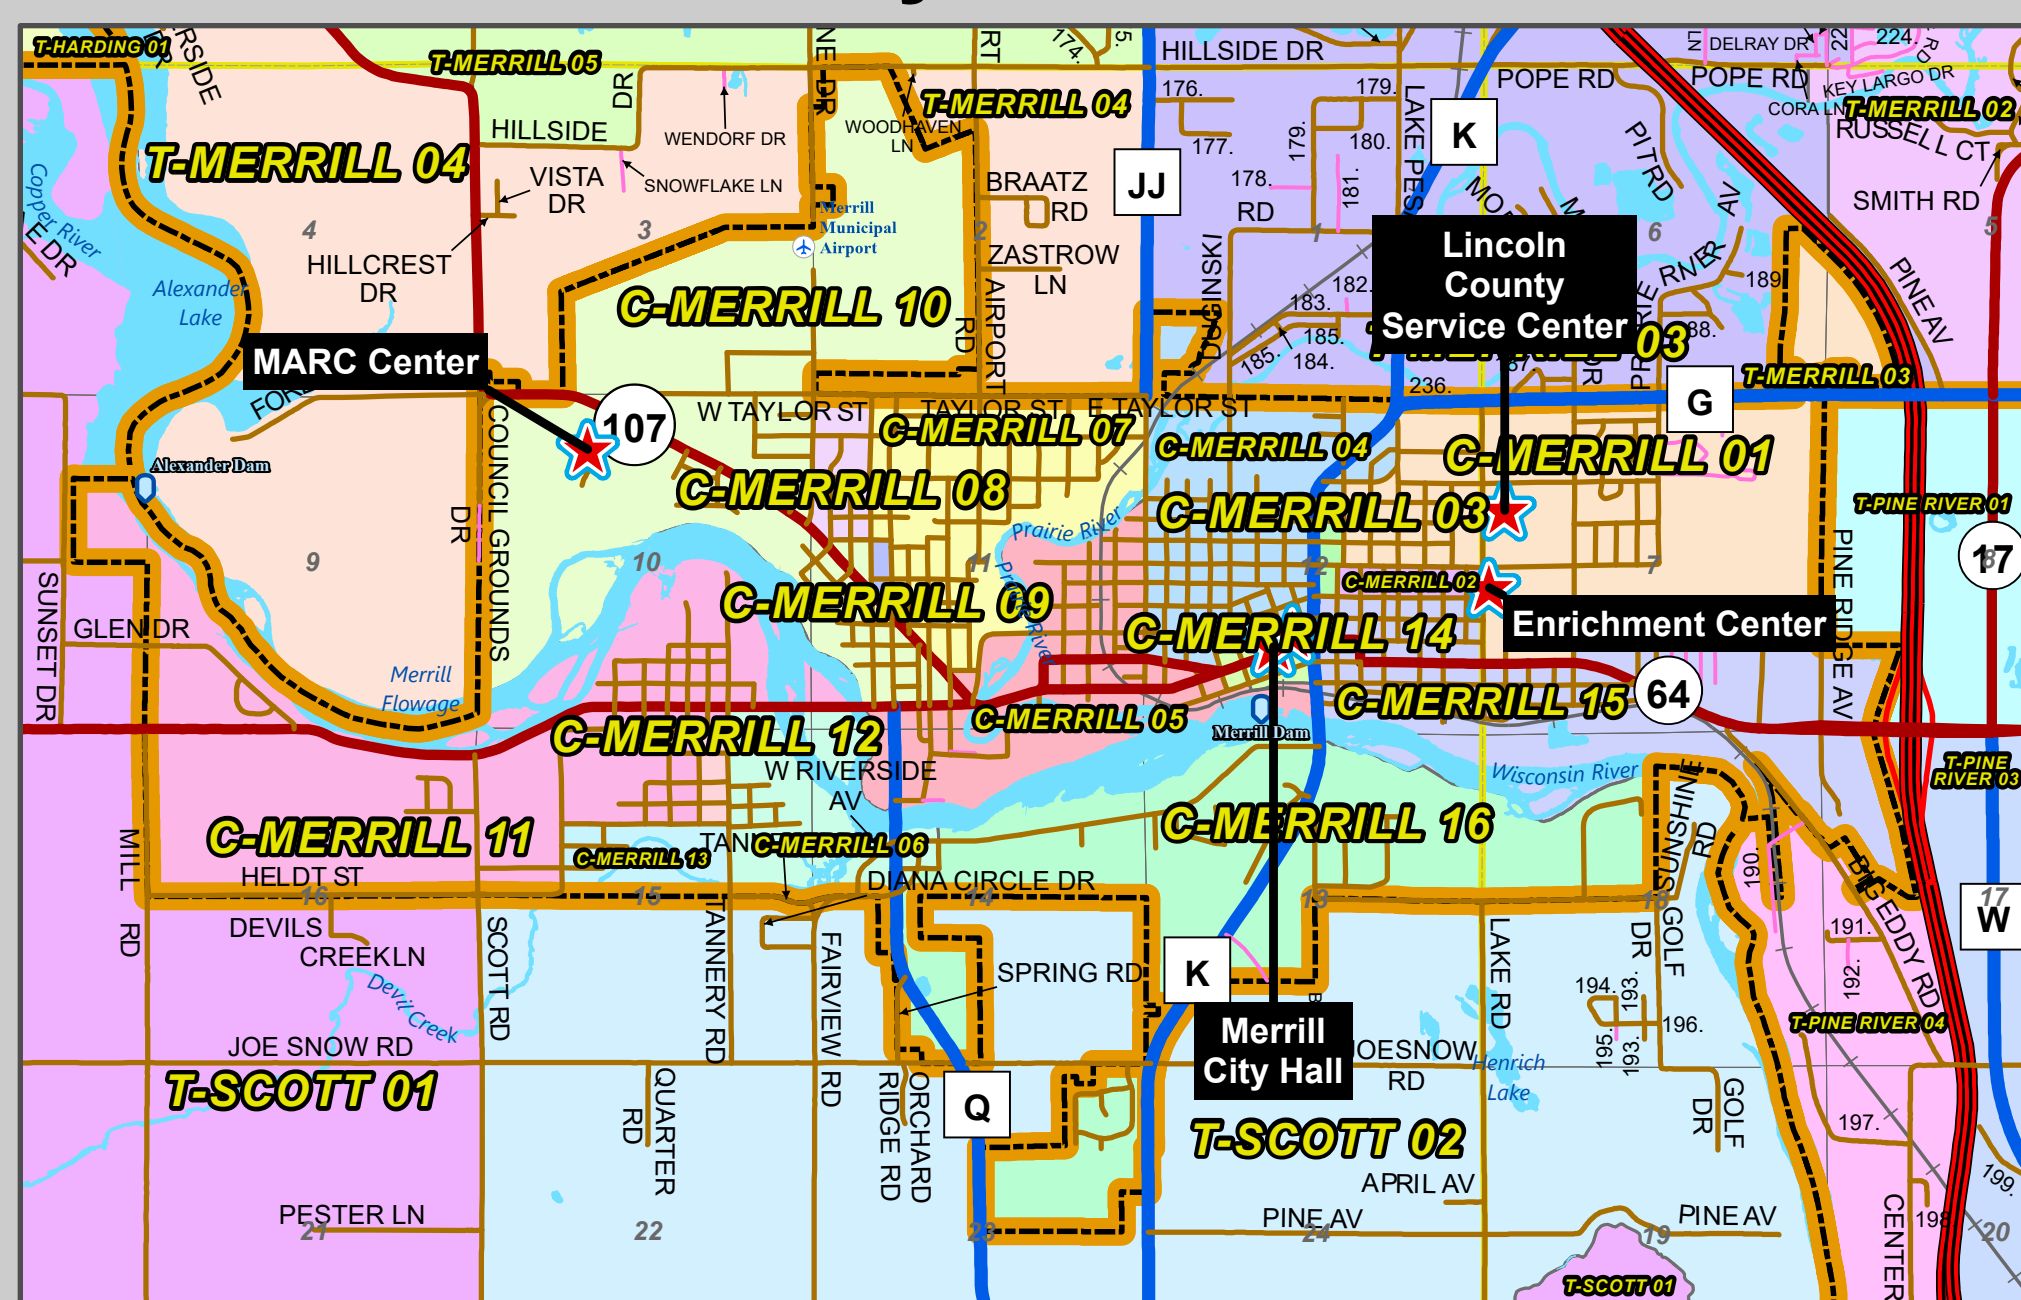

Lincoln County Polling Locations

City of Merrill

City of Tomahawk

All Polling Locations

Town or City	Ward/District	Location
Town of Birch	1	Town Hall, W4762 County Rd H
Town of Bradley	1-5	Town Hall, 1518 West Mohawk Dr
Town of Corning	1-2	Town Hall, N1569 State Rd 64
Town of Harding	1	Town Hall, N3246 County Rd E
Town of Harrison	1-3	Town Hall, N10095 County Rd B
Town of King	1-2	Town Hall, W4450 County Rd A
Town of Merrill	1-5	Town Hall/Community Center, W4594 Progress Av
Town of Pine River	1-4	Town Hall, N1647 Deer Run Av
Town of Rock Falls	1-2	Town Hall, W5895 Rock Falls Dr
Town of Russell	1	Town Hall, N5369 State Rd 17
Town of Schley	1-2	Town Hall, W1696 County Rd C
Town of Scott	1-2	Town Hall, N563 Lake Rd
Town of Skanawan	1-2	Town Hall, N8506 County Rd H
Town of Somo	1	Town Hall, N12070 Fire Station Rd
Town of Tomahawk	1	Town Hall, Inter. State Rd 86 & County Rd O
Town of Wilson	1	Town Hall, N10802 County Rd CC
City of Merrill	1,8	Lincoln County Service Center, 801 N Sales St
City of Merrill	2,7	Merrill City Hall, 1004 E First St
City of Merrill	3,6	Enrichment Center, 303 N Sales St
City of Merrill	4,5	Smith Center, 1100 Marc Dr
City of Tomahawk	1-6	SARA Park Activities Center, West Somo Av

Main Map Scale: 0 0.5 1 2 Miles

North Arrow

Lincoln County Wisconsin

Land Services Department

The information depicted on this map is a compilation of public record information including aerial photography and other base maps. No warranty is made, express or implied, as to the accuracy of the information used. The data layers are a representation of current data to the best of our knowledge and may contain errors. It is not a legally recorded map and cannot be substituted for field-verified information. Errors should be reported to the Land Services Department, 801 North Sales St, Merrill, WI, 54452. Phone (715) 539-1087.