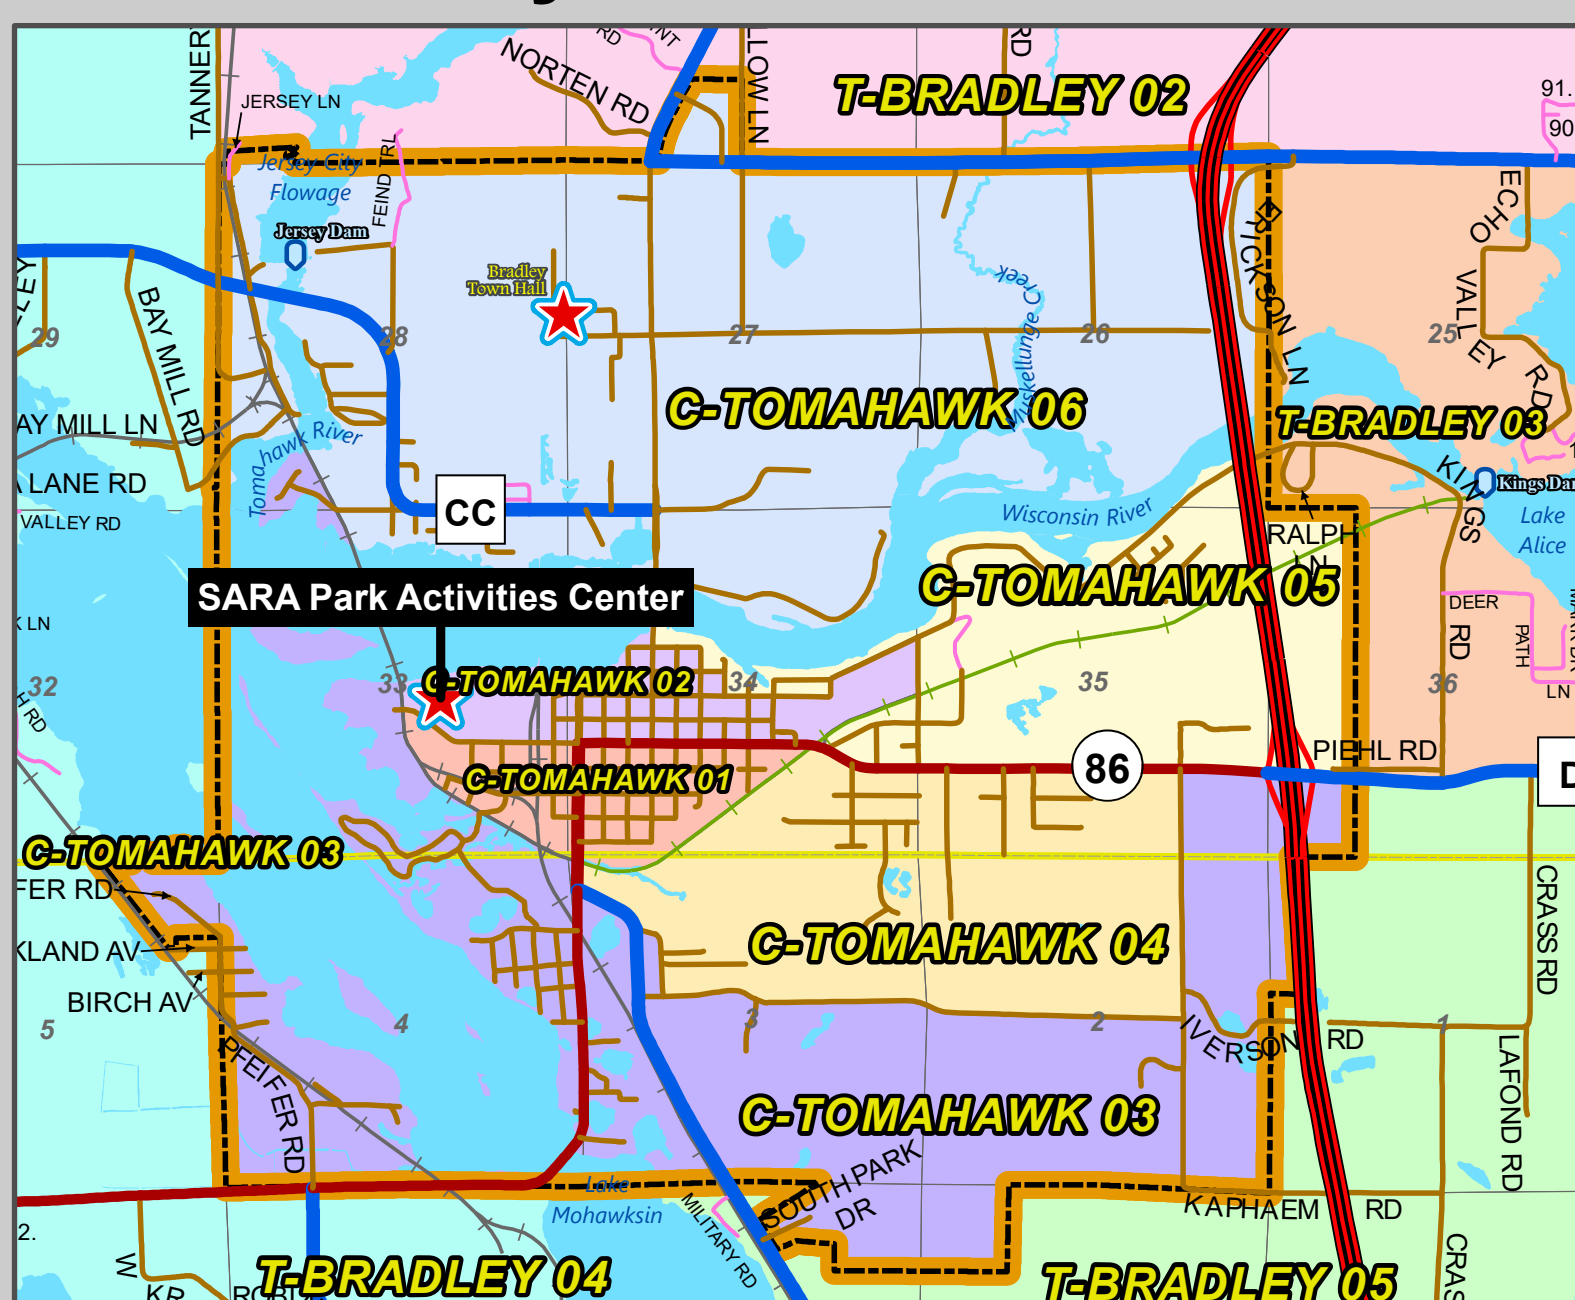

Lincoln County Polling Locations

City of Merrill

City of Tomahawk

All Polling Locations

Town or City	Ward/District	Location
Town of Birch	1	Town Hall, W4762 County Rd H
Town of Bradley	1-5	Town Hall, 1518 West Mohawk Dr
Town of Corning	1-2	Town Hall, N1569 State Rd 64
Town of Harding	1	Town Hall, N3246 County Rd E
Town of Harrison	1-3	Town Hall, N10095 County Rd B
Town of King	1-2	Town Hall, W4450 County Rd A
Town of Merrill	1-5	Town Hall/Community Center, W4594 Progress Av
Town of Pine River	1-4	Town Hall, N1647 Deer Run Av
Town of Rock Falls	1-2	Town Hall, W5895 Rock Falls Dr
Town of Russell	1	Town Hall, N5369 State Rd 17
Town of Schley	1-2	Town Hall, W1696 County Rd C
Town of Scott	1-2	Town Hall, N563 Lake Rd
Town of Skanawan	1-2	Town Hall, N8506 County Rd H
Town of Somo	1	Town Hall, N12070 Fire Station Rd
Town of Tomahawk	1	Town Hall, Inter. State Rd 86 & County Rd O
Town of Wilson	1	Town Hall, N10802 County Rd CC
City of Merrill	1,8	Lincoln County Service Center, 801 N Sales St
City of Merrill	2,7	Merrill City Hall, 1004 E First St
City of Merrill	3,6	Enrichment Center, 303 N Sales St
City of Merrill	4,5	Smith Center, 1100 Marc Dr
City of Tomahawk	1-6	SARA Park Activities Center, West Somo Av

Legend

- ★ Polling Locations
- ROAD CLASS: County Highway, Town Road, US Highway, State Highway
- Forest Road No-Gas-Tax, Forest Road Gas-Tax
- Municipalities
- Lakes/Ponds/Flowages
- Rivers/Streams/Creeks
- Town Halls