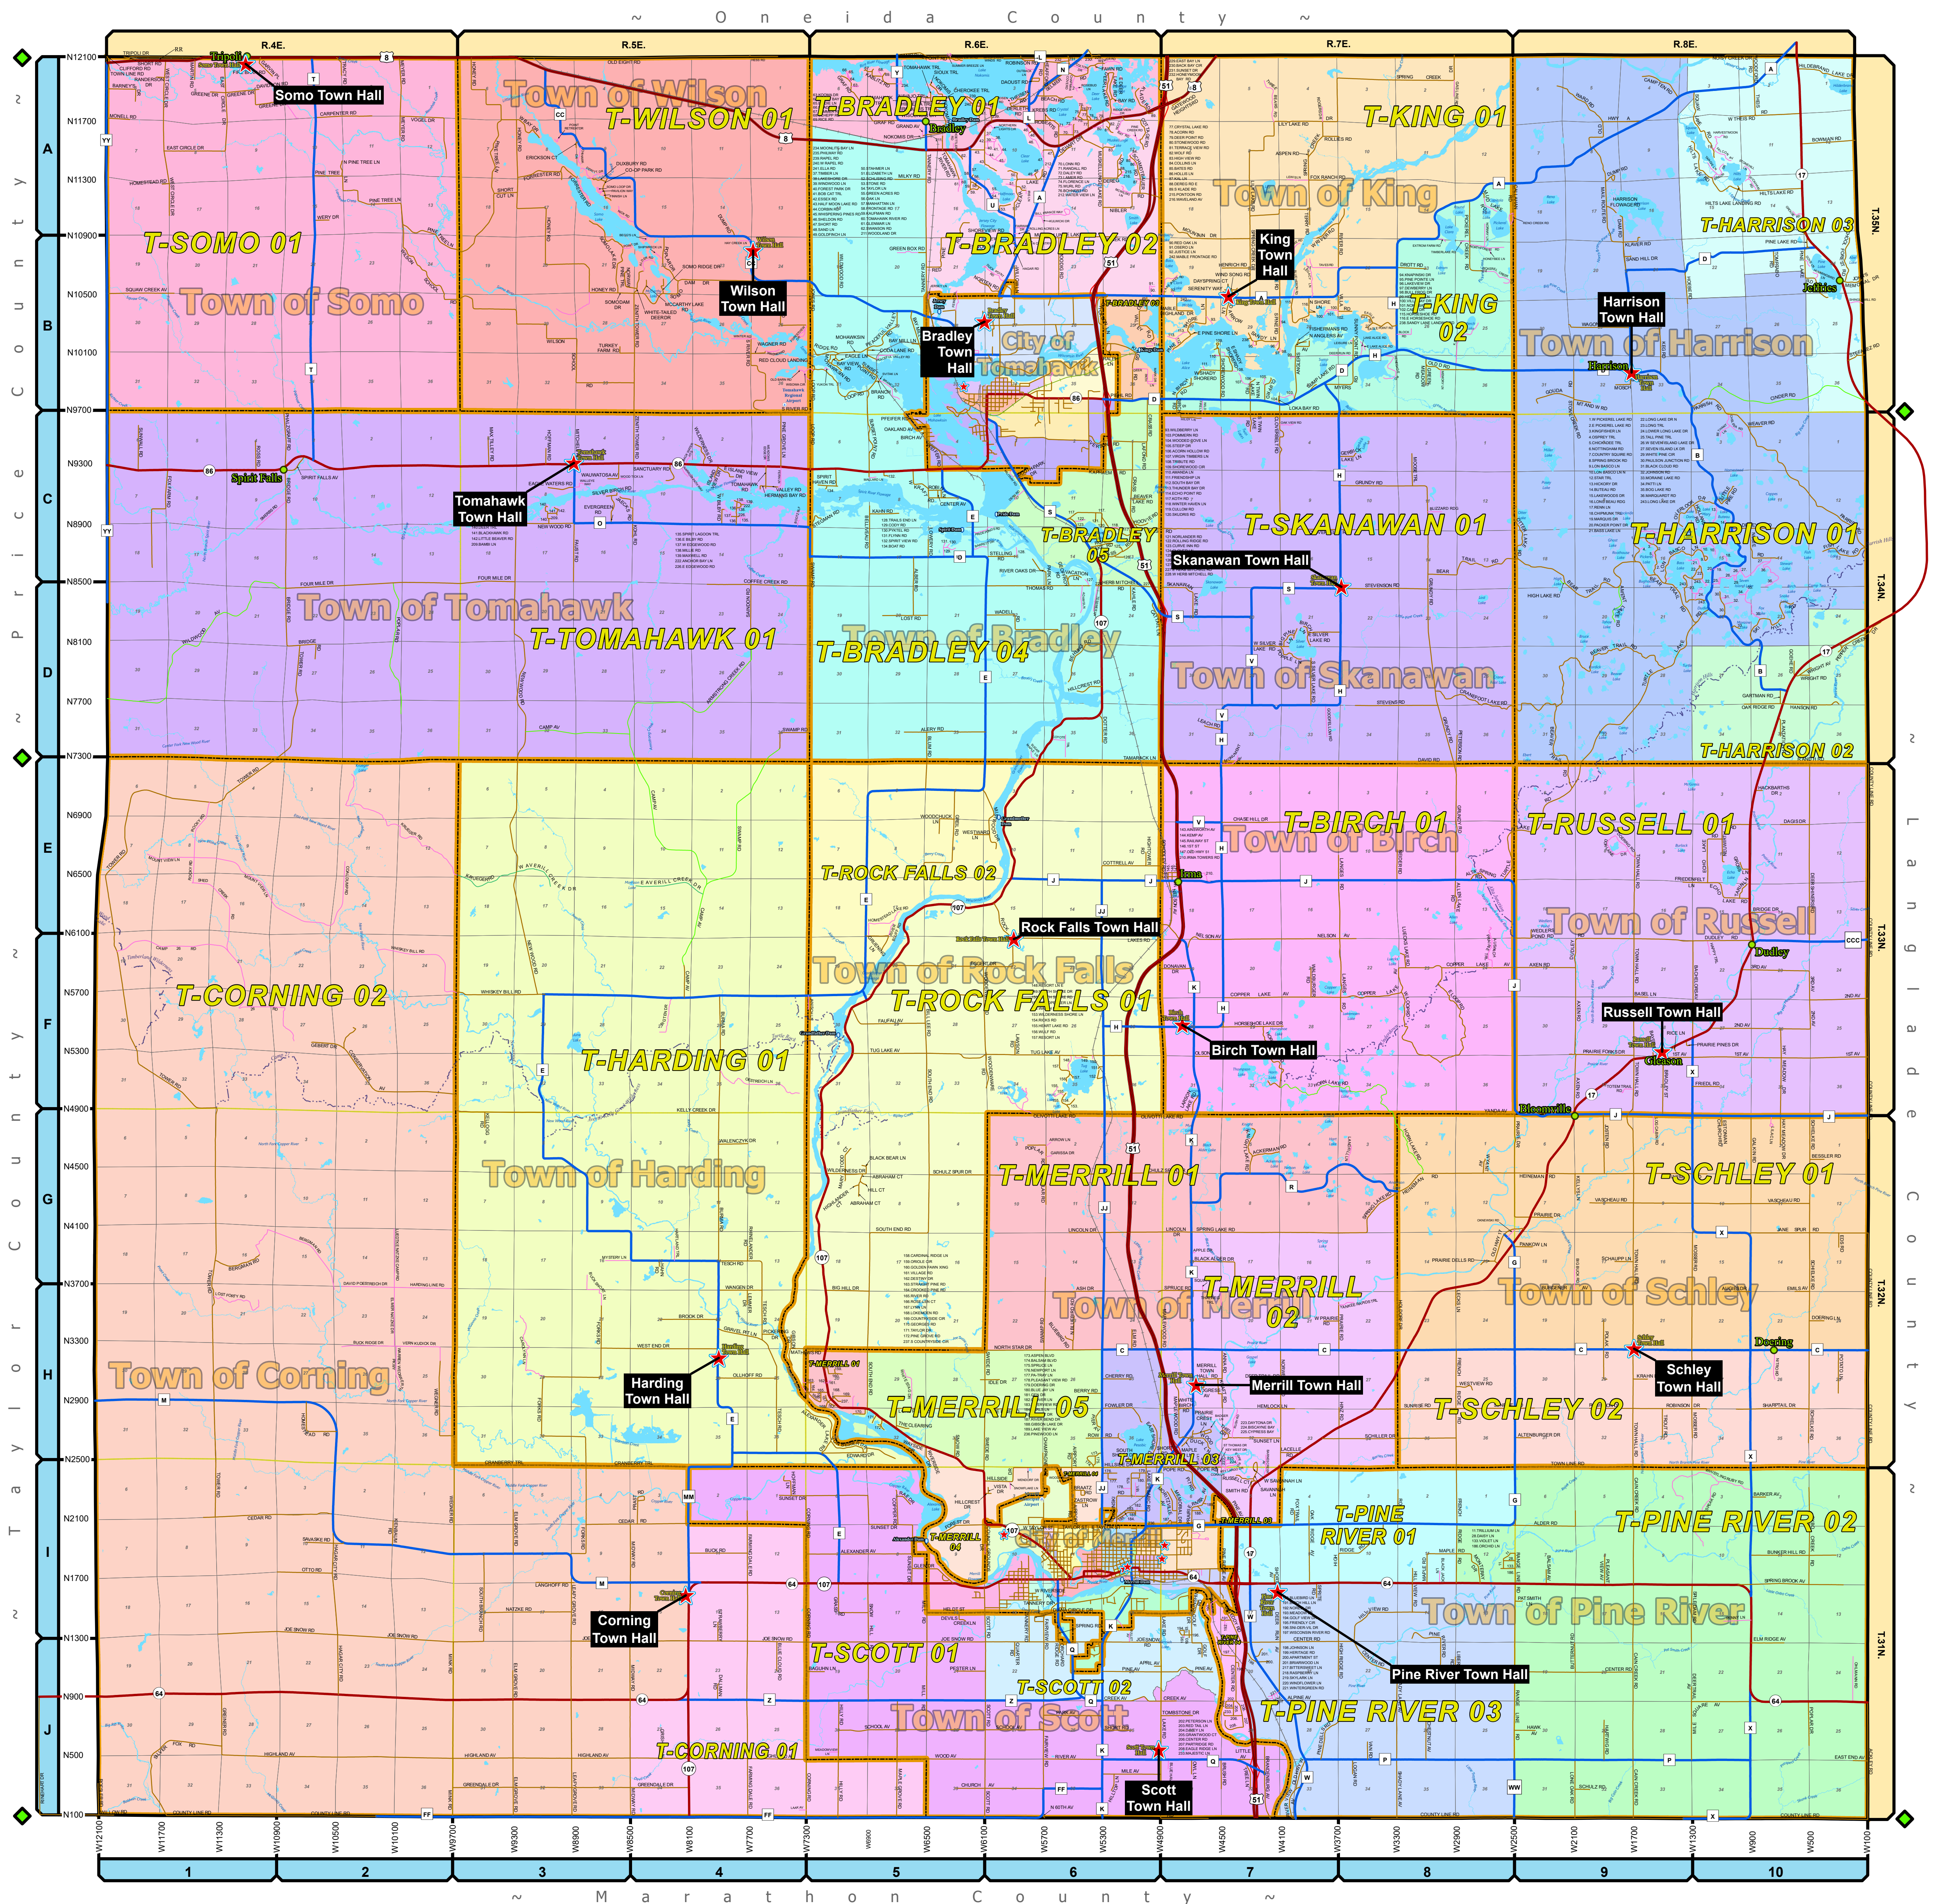

Lincoln County Polling Locations

City of Merrill

City of Tomahawk

All Polling Locations

Town or City	Ward/District	Location
Town of Birch	1	Town Hall, W4762 County Rd H
Town of Bradley	1-5	Town Hall, 1518 West Mohawk Dr
Town of Corning	1-2	Town Hall, N1569 State Rd 64
Town of Harding	1	Town Hall, N3246 County Rd E
Town of Harrison	1-3	Town Hall, N10095 County Rd B
Town of King	1-2	Town Hall, W4450 County Rd A
Town of Merrill	1-5	Town Hall/Community Center, W4594 Progress Av
Town of Pine River	1-4	Town Hall, N1647 Deer Run Av
Town of Rock Falls	1-2	Town Hall, W5895 Rock Falls Dr
Town of Russell	1	Town Hall, N5369 State Rd 17
Town of Schley	1-2	Town Hall, W1696 County Rd C
Town of Scott	1-2	Town Hall, N563 Lake Rd
Town of Skanawan	1-2	Town Hall, N8506 County Rd H
Town of Somo	1	Town Hall, N12070 Fire Station Rd
Town of Tomahawk	1	Town Hall, Inter. State Rd 86 & County Rd O
Town of Wilson	1	Town Hall, N10802 County Rd CC
City of Merrill	1,8	Lincoln County Service Center, 801 N Sales St
City of Merrill	2,7	Merrill City Hall, 1004 E First St
City of Merrill	3,6	Enrichment Center, 303 N Sales St
City of Merrill	4,5	Smith Center, 1100 Marc Dr
City of Tomahawk	1-6	SARA Park Activities Center, West Somo Av

Legend

- ★ Polling Locations
- ROAD CLASS: County Highway, Town Road, US Highway, State Highway
- Forest Road No-Gas-Tax, Forest Road Gas-Tax
- Municipalities
- Lakes/Ponds/Flowages
- Rivers/Streams/Creeks
- Town Halls