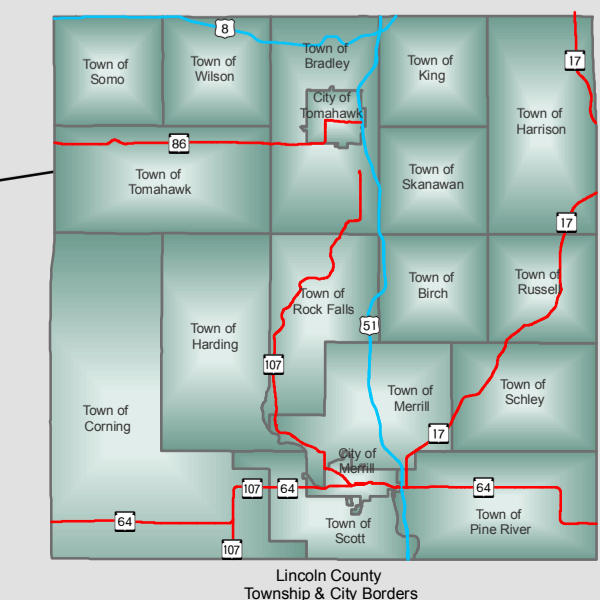

Lincoln County Forest

- Oneida County -

- Price County -

- Taylor County -

- Langlade County -

- Marathon County -

- Fishing Pier
- Walk-in or canoe access
- Drive-in or boat landing
- Parks
- Campgrounds/Parks
- Trout Streams
- Streams
- Rivers & Lakes
- Border Counties
- County Forest
- Forest Trail NGT
- Forest Trail GT
- Private Named
- Ramp
- County Road
- State Road
- Town/City
- US Highway

The information depicted on this map is a compilation of public record information including aerial photography and other base maps. No warranty is made, express or implied, as to the accuracy of the information used. The data layers are a **representation** of current data to the best of our knowledge and may contain errors. It is not a legally recorded map and cannot be substituted for field-verified information. Map may be reproduced with permission of the Lincoln County Land Information and Conservation Department. Errors should be reported to Land Information and Conservation Department, 801 North Sales St, Merrill, WI, 54452. Copyright © 2011 Phone (715) 539-1049.