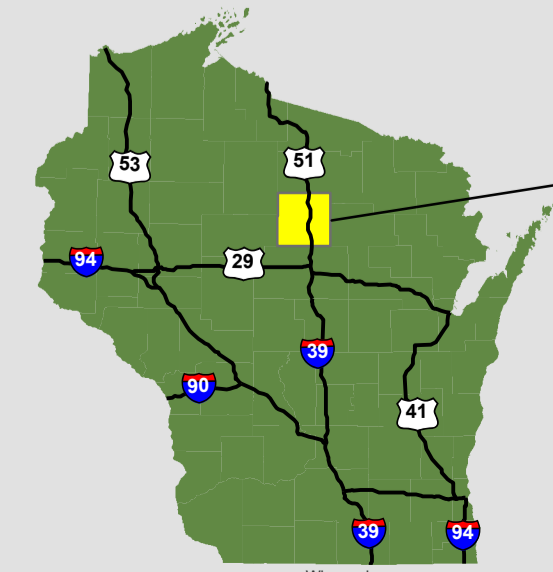

Lincoln County Forest

- Oneida County -

- Price County -

- Taylor County -

- Langlade County -

- Marathon County -

- Fishing Pier
- Walk-in or canoe access
- Drive-in or boat landing
- Parks
- Campgrounds/Parks
- Trout Streams
- Streams
- Rivers & Lakes
- Border Counties
- County Forest
- Forest Trail NGT
- Forest Trail GT
- Private Named
- Ramp
- County Road
- State Road
- Town/City
- US Highway

The information depicted on this map is a compilation of public record information including aerial photography and other base maps. No warranty is made, express or implied, as to the accuracy of the information used. The data layers are a **representation** of current data to the best of our knowledge and may contain errors. It is not a legally recorded map and cannot be substituted for field-verified information. Map may be reproduced with permission of the Lincoln County Land Information and Conservation Department. Errors should be reported to Land Information and Conservation Department, 801 North Sales St, Merrill, WI, 54452. Copyright © 2011 Phone (715) 539-1049.