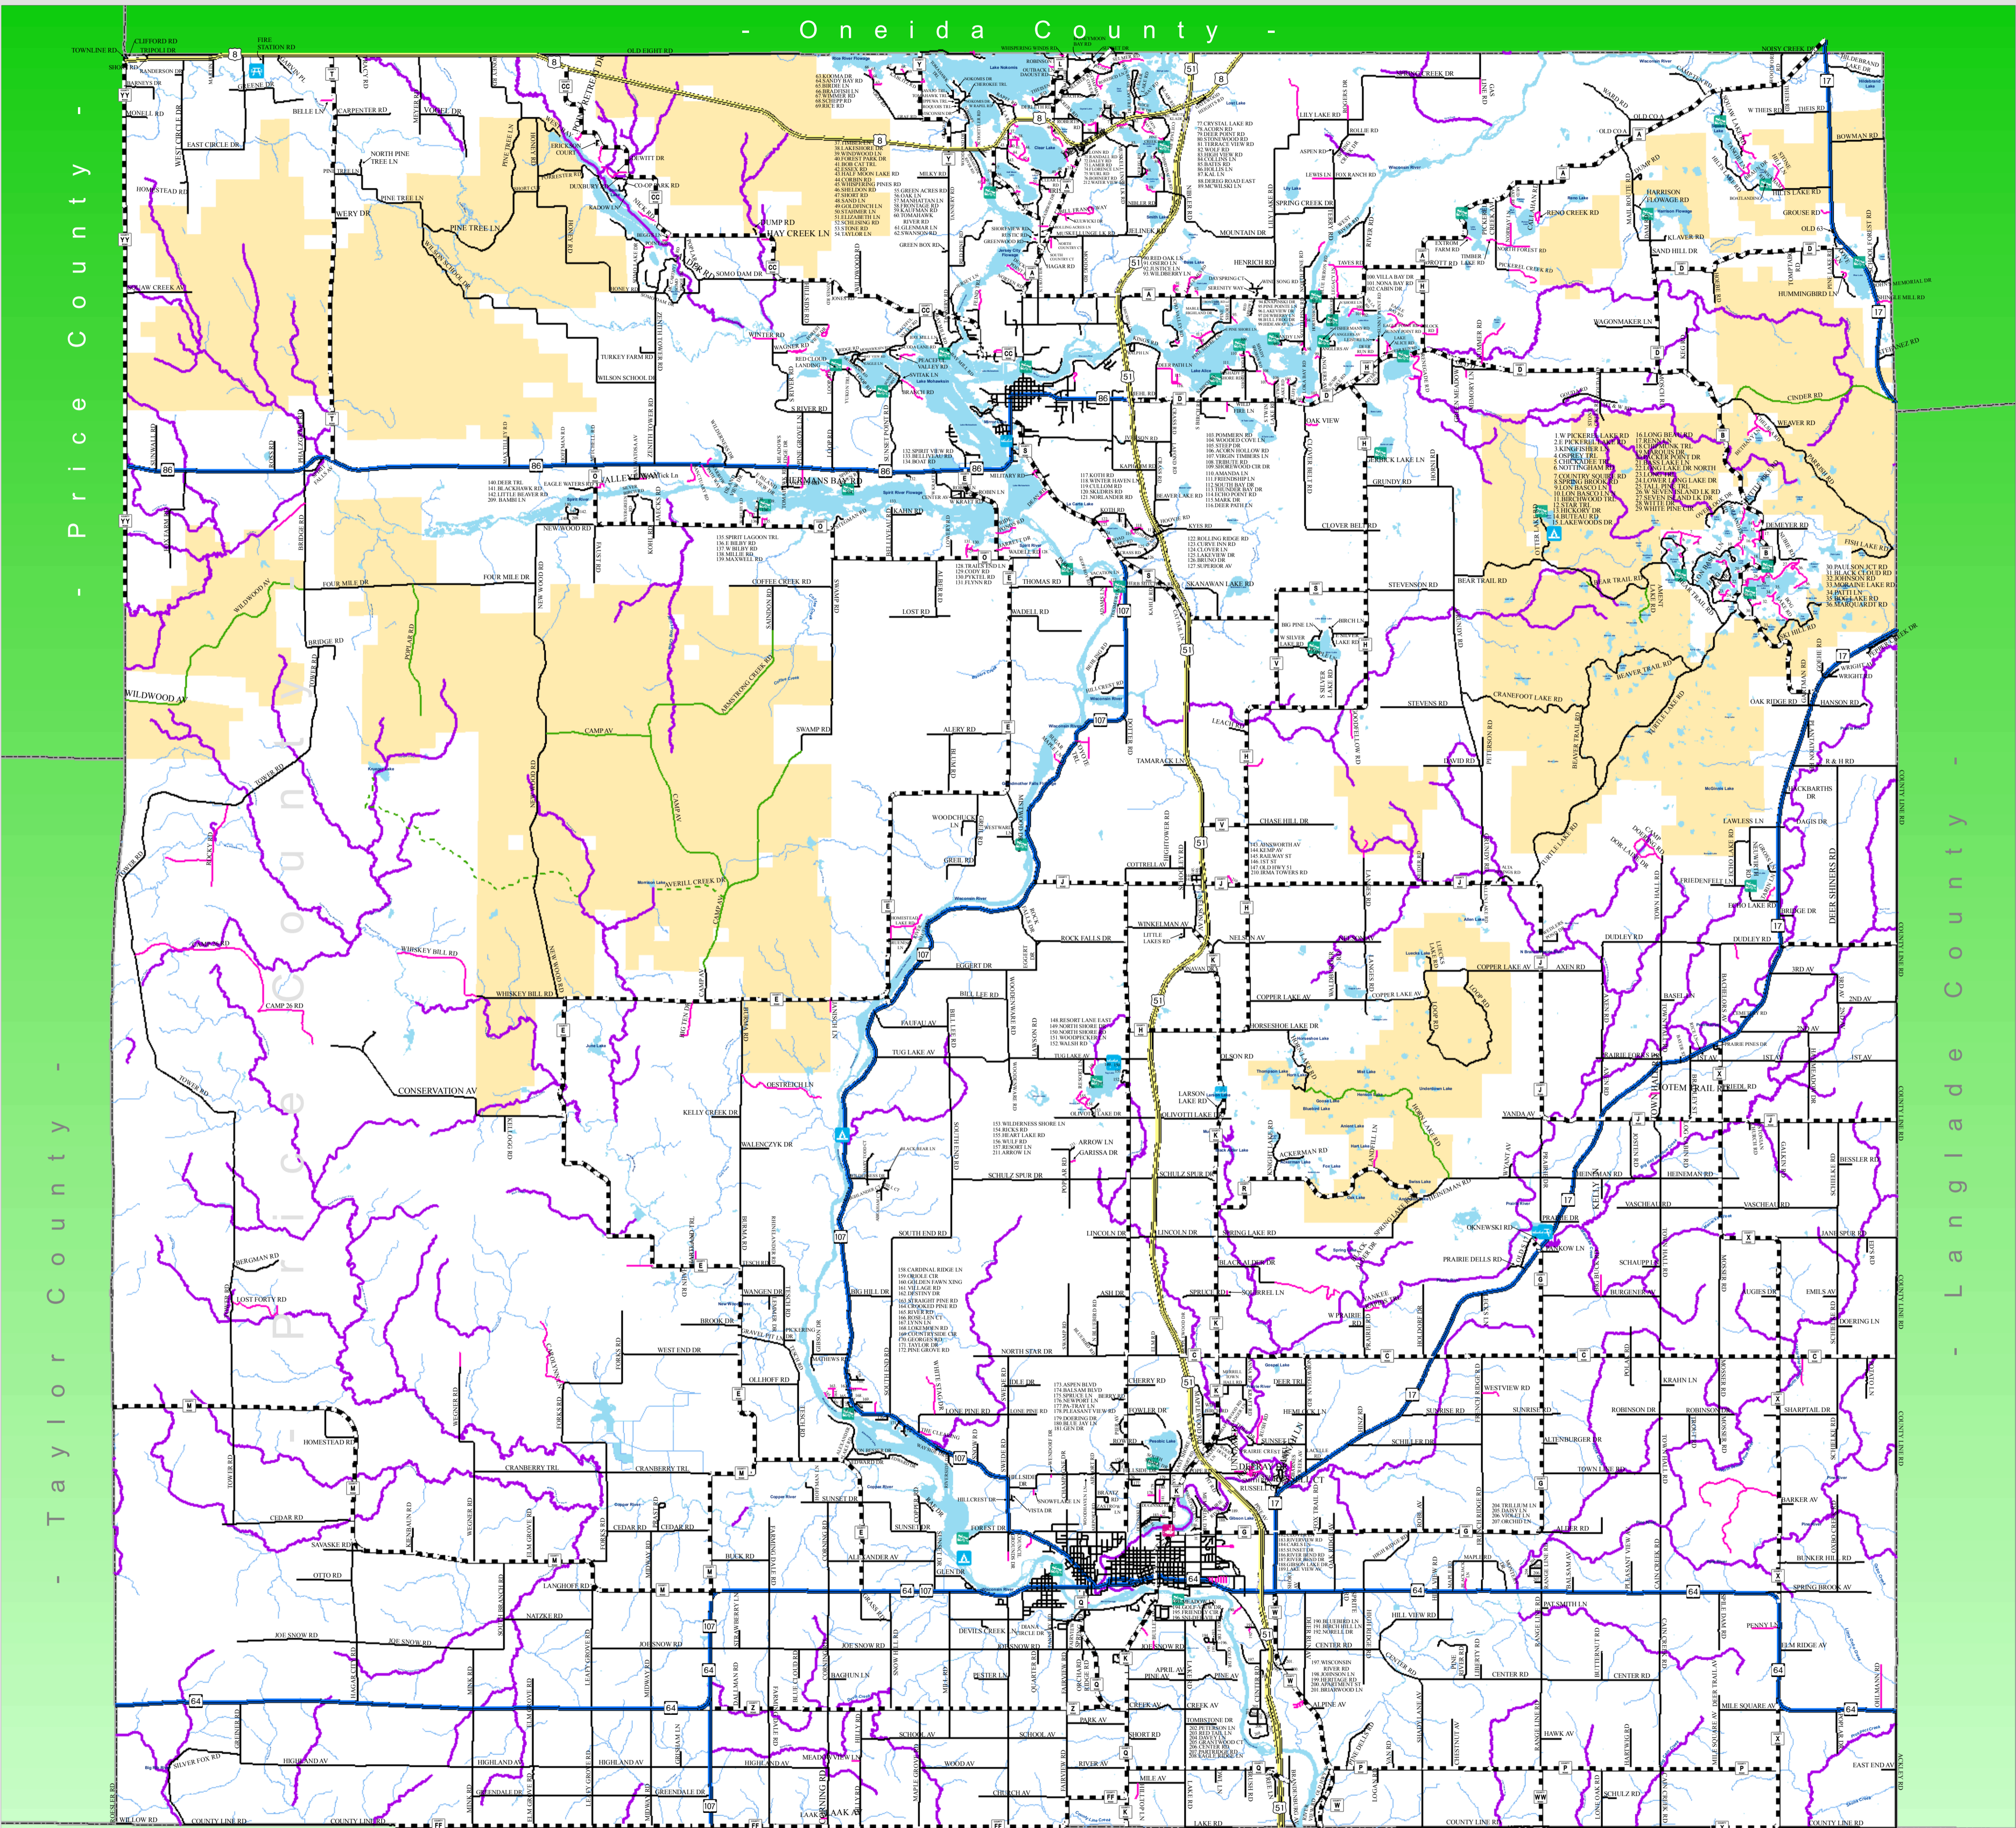

Lincoln County Forest

- Oneida County -

- Price County -

- Taylor County -

- Langlade County -

- Marathon County -

- Fishing Pier
- Walk-in or canoe access
- Drive-in or boat landing
- Parks
- Campgrounds/Parks
- Trout Streams
- Streams
- Rivers & Lakes
- Border Counties
- County Forest
- Forest Trail NGT
- Forest Trail GT
- Private Named
- Ramp
- County Road
- State Road
- Town/City
- US Highway

The information depicted on this map is a compilation of public record information including aerial photography and other base maps. No warranty is made, express or implied, as to the accuracy of the information used. The data layers are a **representation** of current data to the best of our knowledge and may contain errors. It is not a legally recorded map and cannot be substituted for field-verified information. Map may be reproduced with permission of the Lincoln County Land Information and Conservation Department. Errors should be reported to Land Information and Conservation Department, 801 North Sales St, Merrill, WI, 54452. Copyright © 2011 Phone (715) 539-1049.