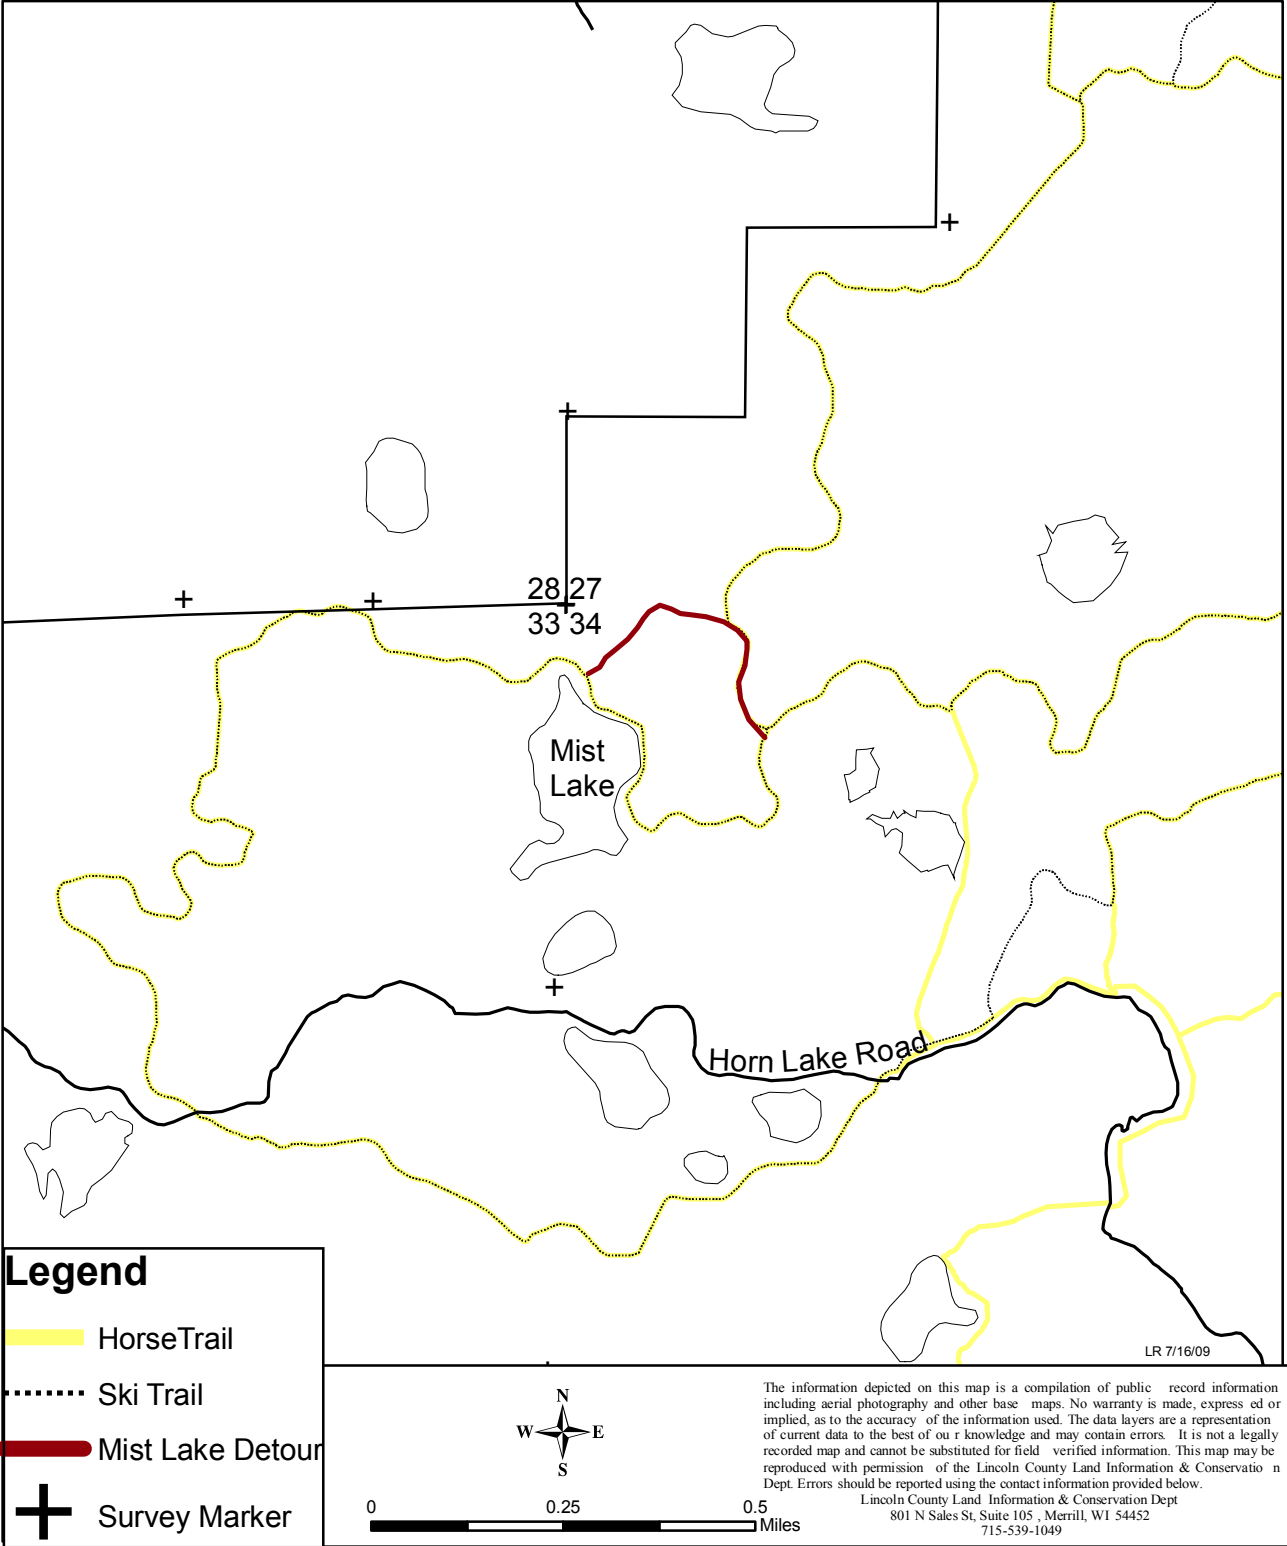

Mist Lake Garlic Mustard Recreational Trail Detour

Legend

- Horse Trail
- Ski Trail
- Mist Lake Detour
- Survey Marker

N
W E
S

0 0.25 0.5
Miles

The information depicted on this map is a compilation of public record information including aerial photography and other base maps. No warranty is made, expressed or implied, as to the accuracy of the information used. The data layers are a representation of current data to the best of our knowledge and may contain errors. It is not a legally recorded map and cannot be substituted for field verified information. This map may be reproduced with permission of the Lincoln County Land Information & Conservation Department. Errors should be reported using the contact information provided below.