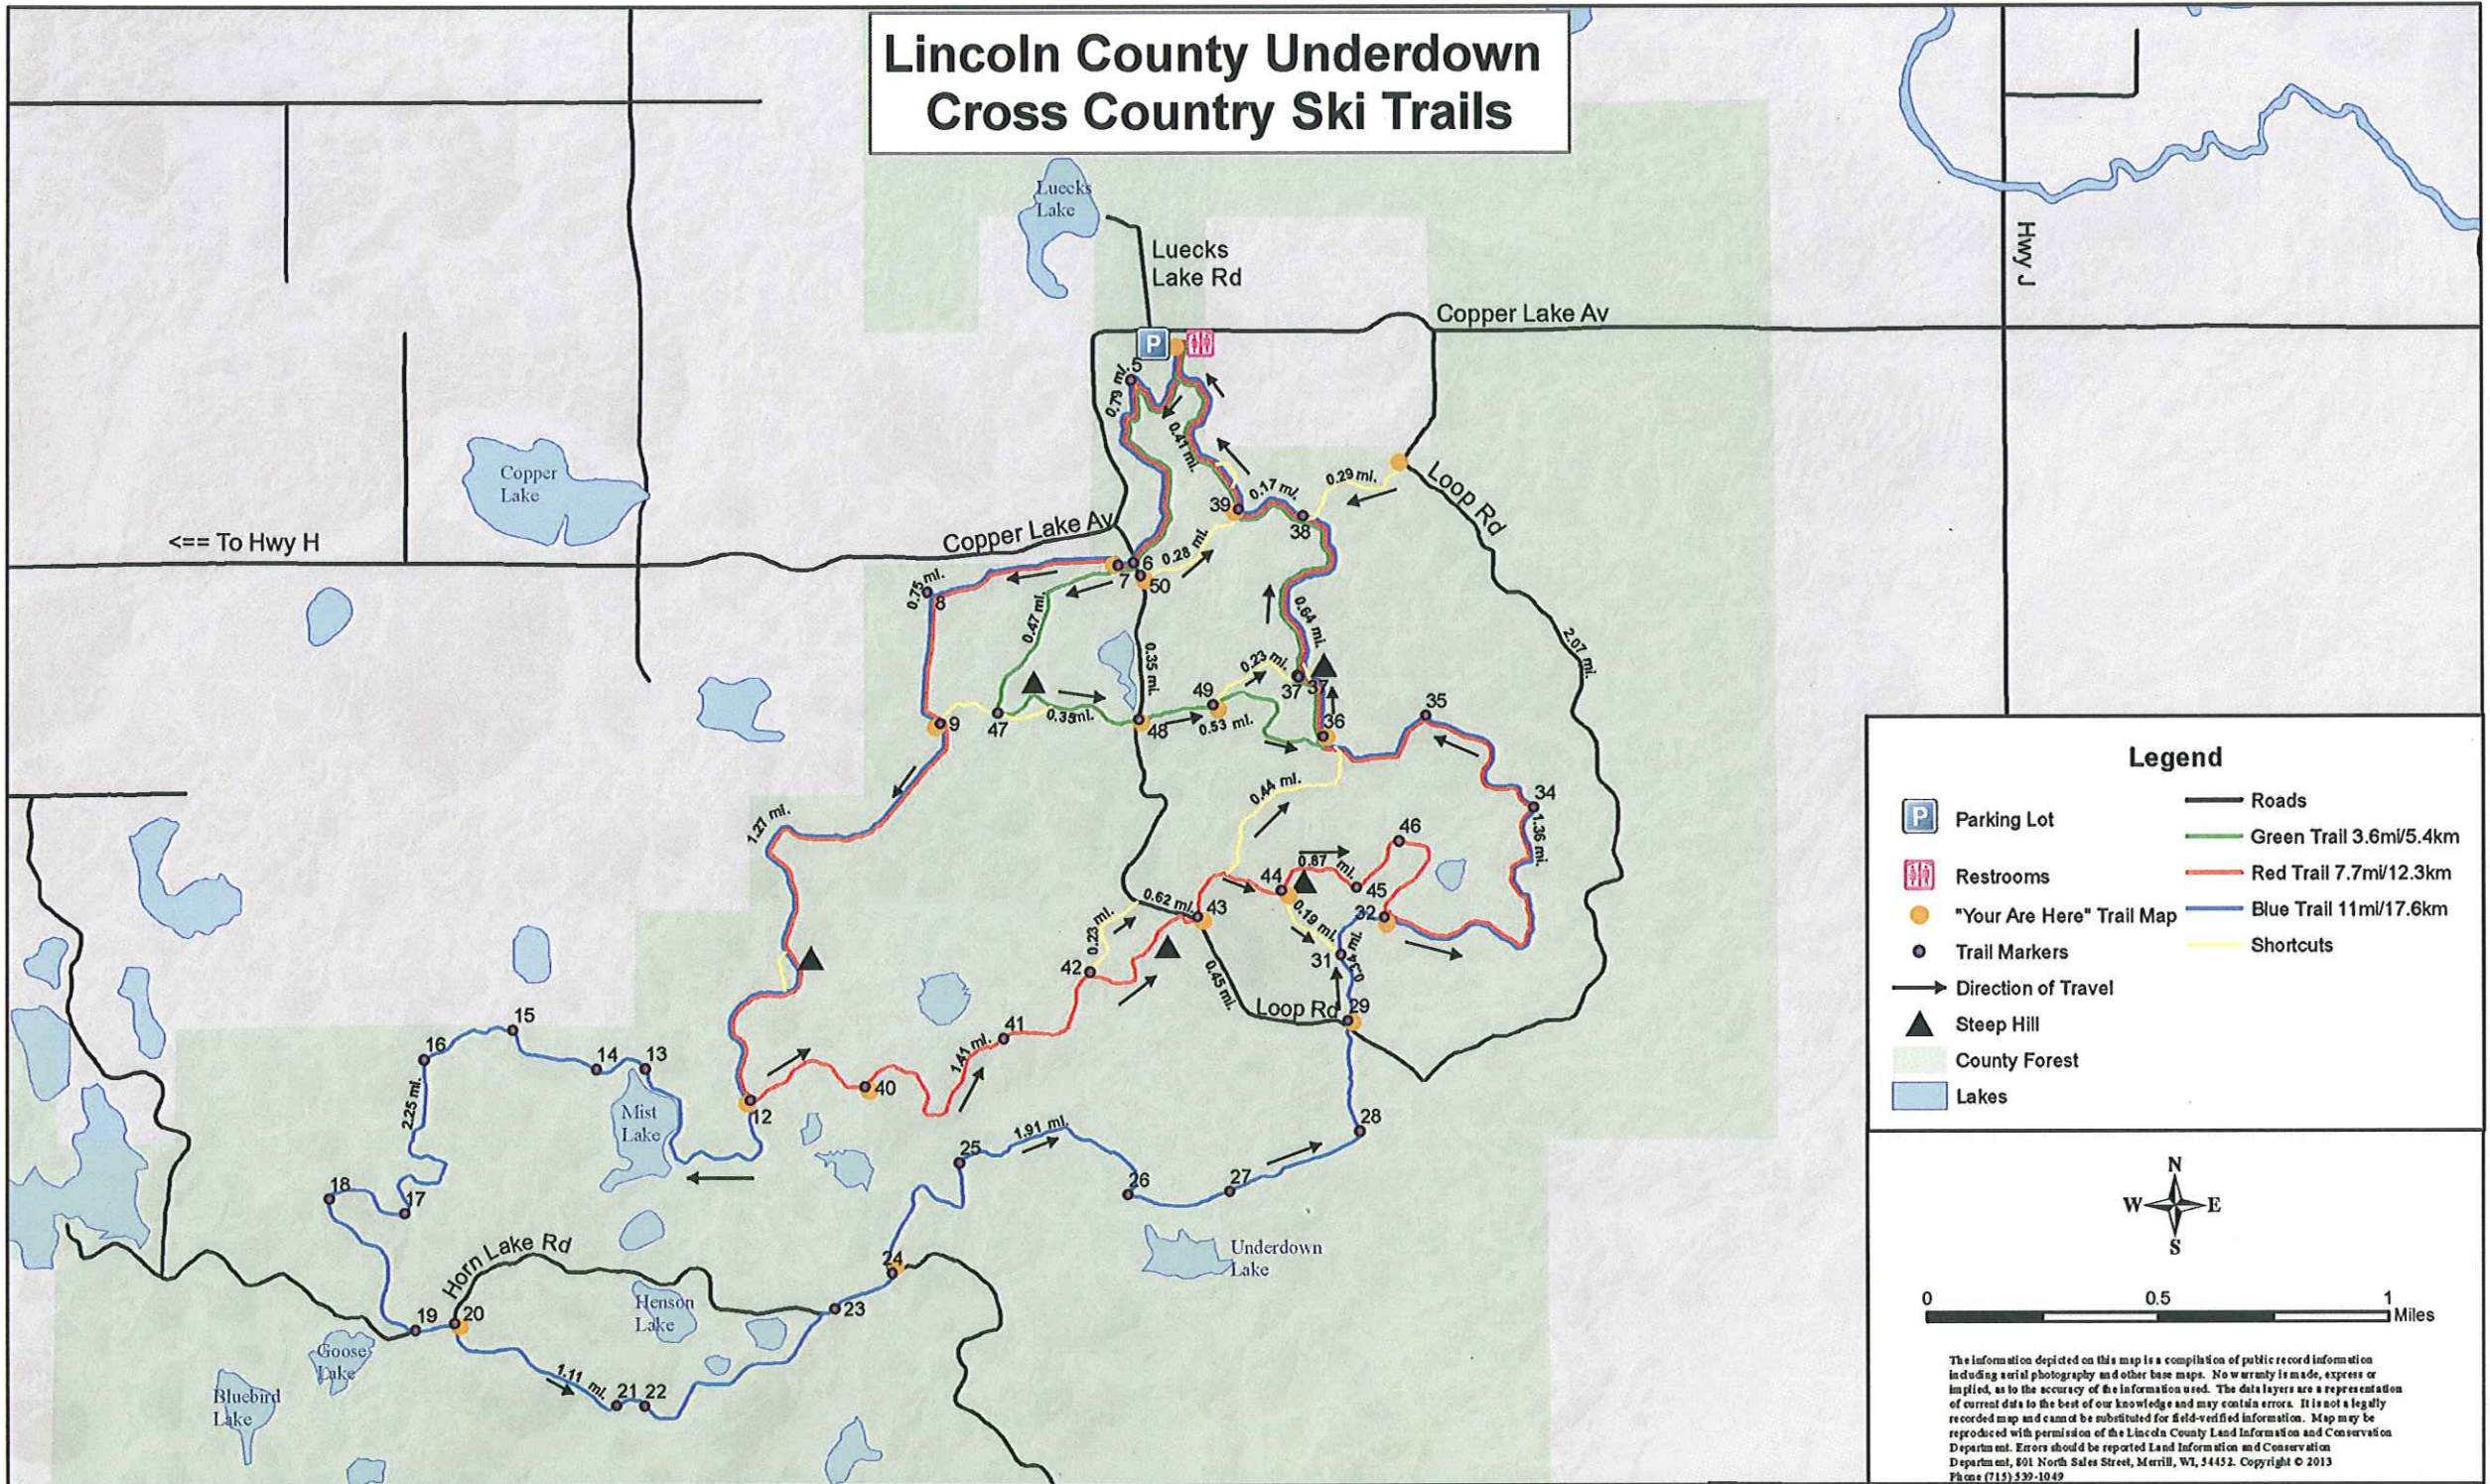

Lincoln County Underdown Cross Country Ski Trails

Legend

- Parking Lot
- Restrooms
- "Your Are Here" Trail Map
- Trail Markers
- Direction of Travel
- Steep Hill
- County Forest
- Lakes
- Roads
- Green Trail 3.6mi/5.4km
- Red Trail 7.7mi/12.3km
- Blue Trail 11mi/17.6km
- Shortcuts